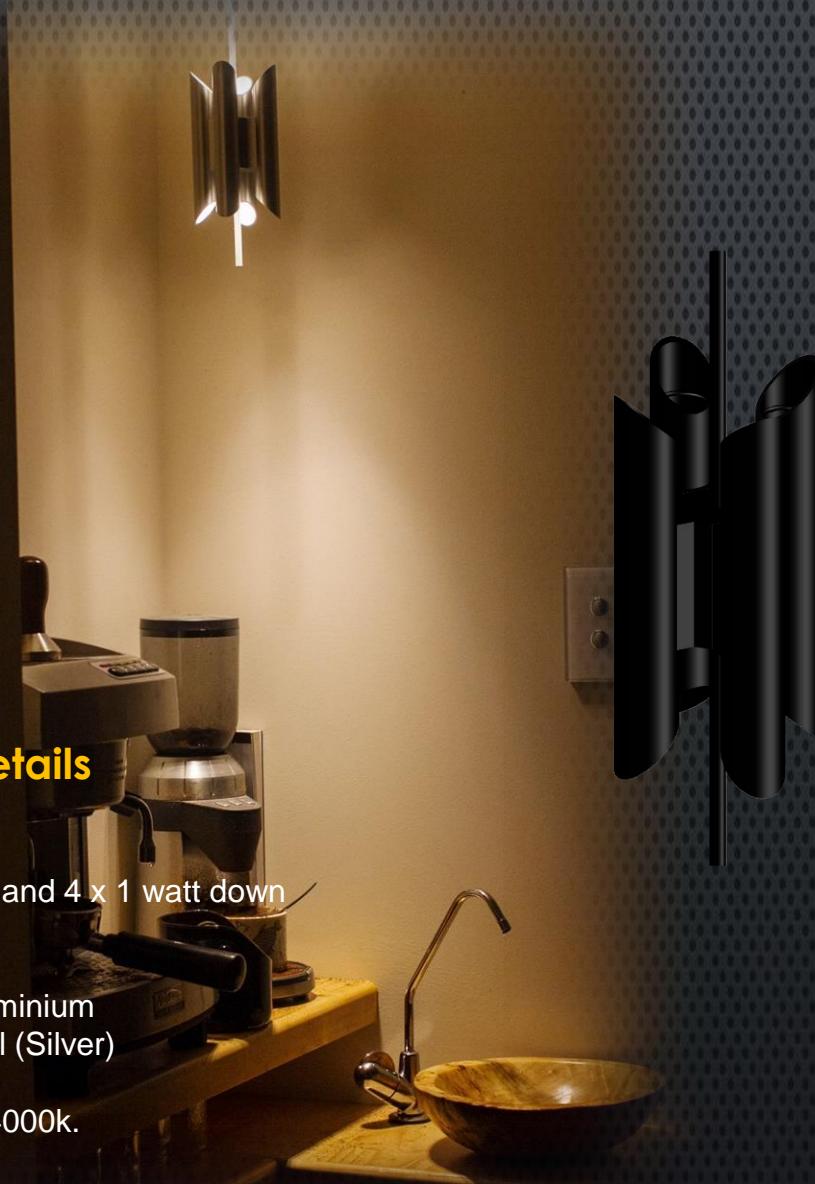

Lil Li8 – Pendant

Illumin8's i8 pendant light is a small handcrafted locally manufactured LED interior up/down light. The pendants are very unique and are supplied with a separate circuit for up and down lighting. That means you can have the light up or down or both. At 8 x 1watt LEDs these lights pack a good punch at low energy consumption. They can be supplied at any length to suit your home environment and are available in anodised black or natural (Silver)

Specification Details

i8QP-2730-B

Wattage: 4 x 1 watt up and 4 x 1 watt down

Stem Height: To suit

Diameter 90mm

Material: Anodised Aluminium

Finish: Black or Natural (Silver)

Driver: L05020

Colour: 2700,3000 or 4000k.

Use: Indoor

Lighting Your Atmosphere